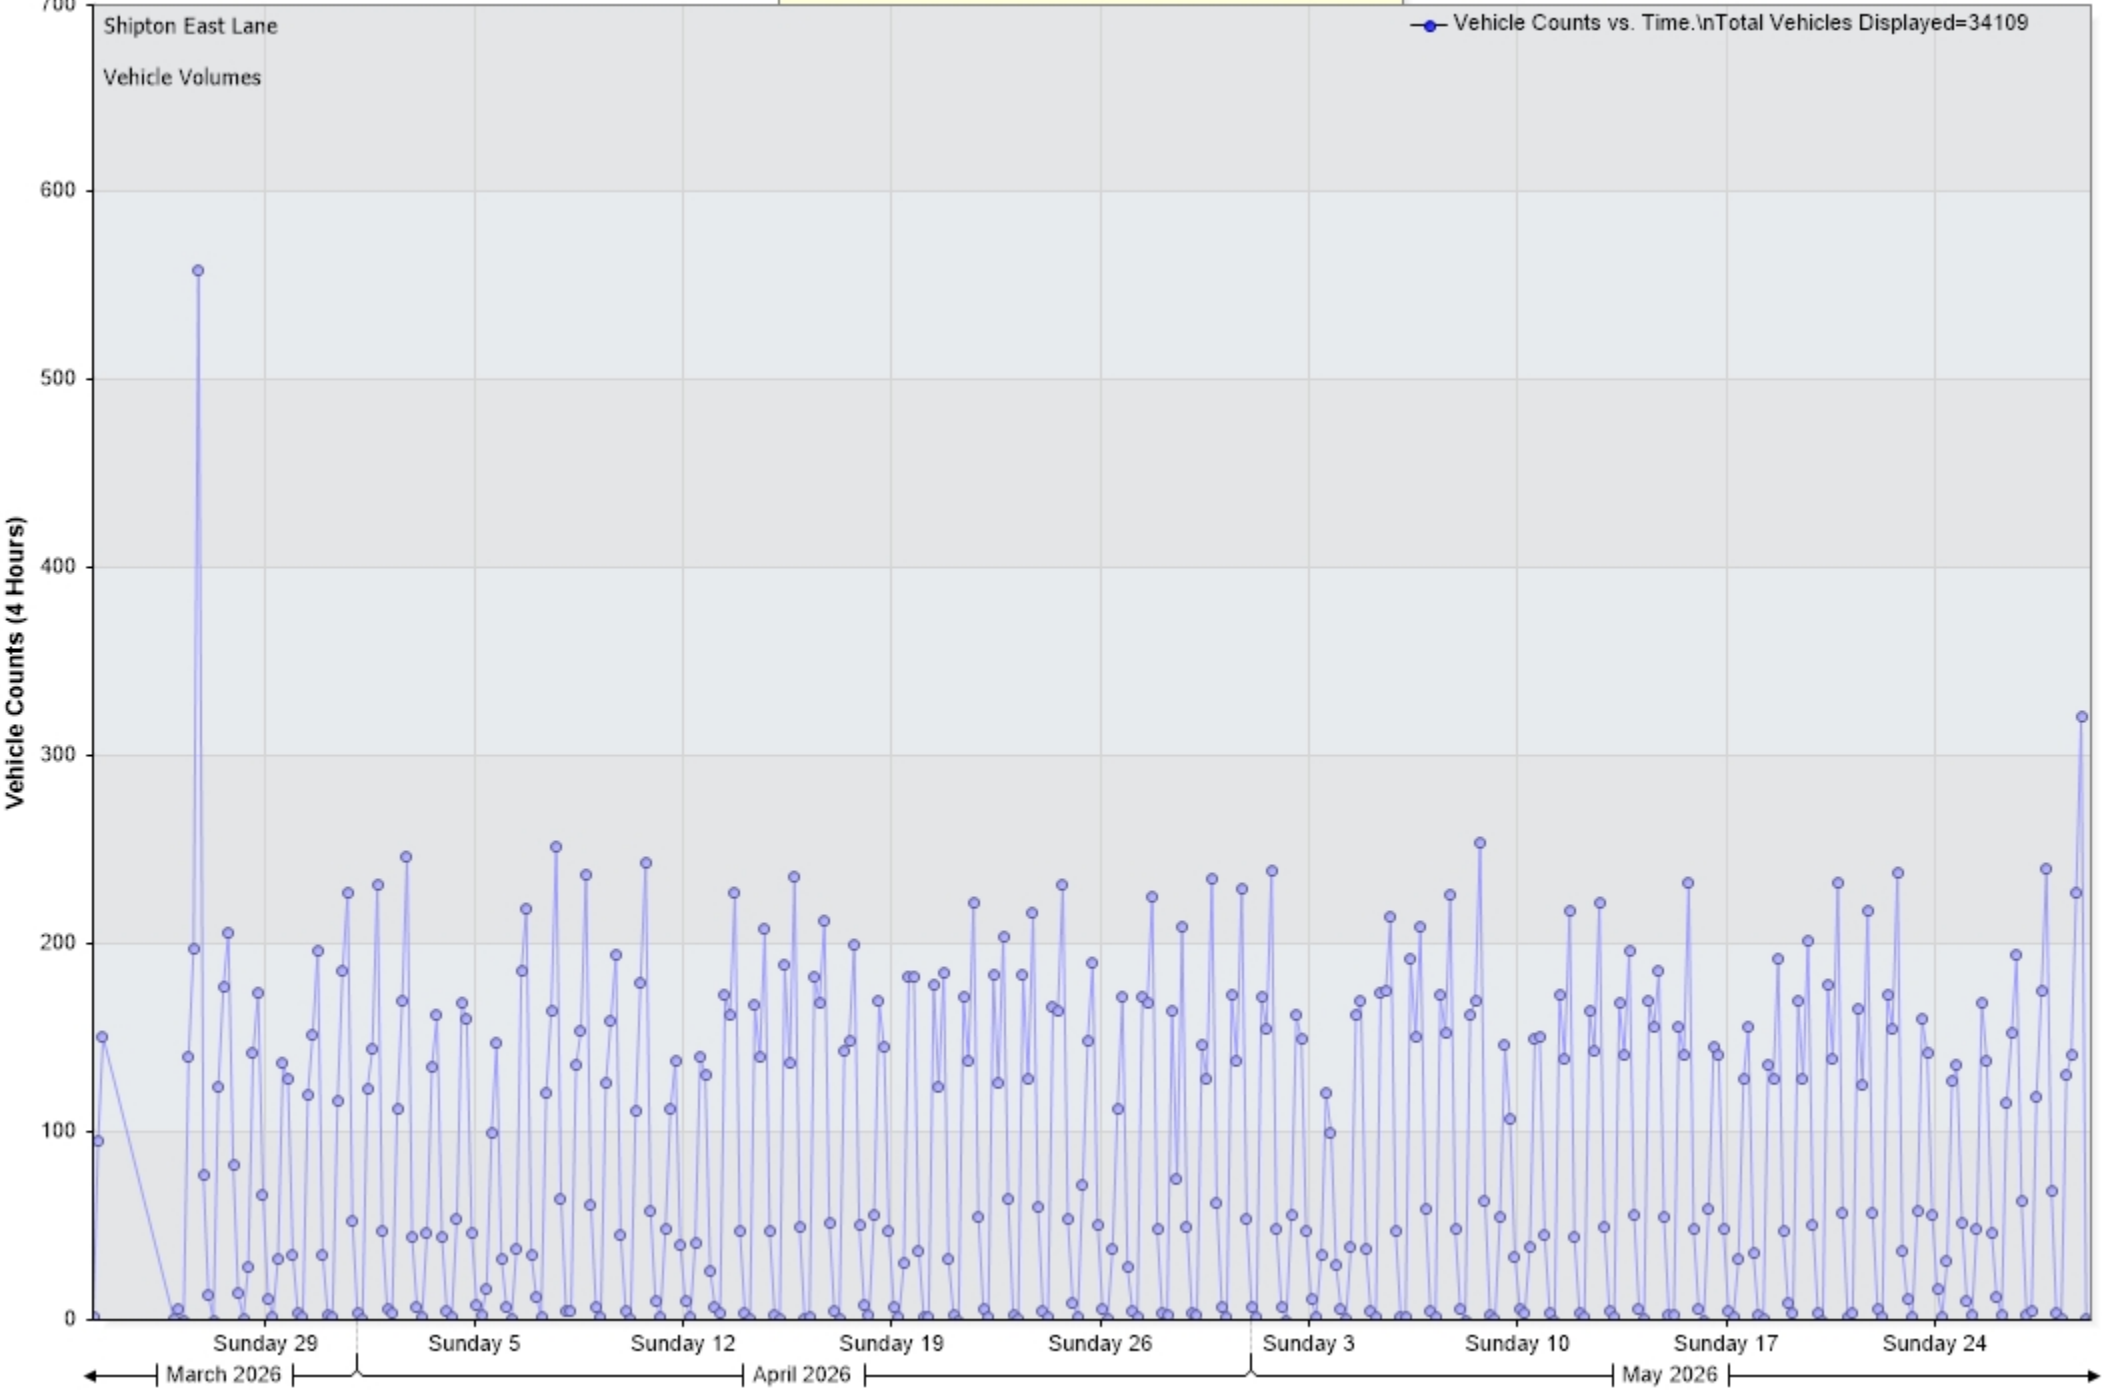

Zoom help

Average Vehicle Speed (MPH) vs. Time [Shipton East Lane:Incoming]

Zoom help

Vehicle Counts vs. Time [Shipton East Lane: Incoming]

Vehicle Counts Vs. Speed [Shipton East Lane: Incoming]

Shipton East Lane

Volume By Speed Histogram

34,109 Counts

Vehicle Counts

Percentile Counts Vs. Speed for [Shipton East Lane: Incoming]

Shipton East Lane
85th Pct Speed=29.6 MPH
Vehicles in data=34109
23/03/2026 00:00:00 to 28/05/2026 21:59:59