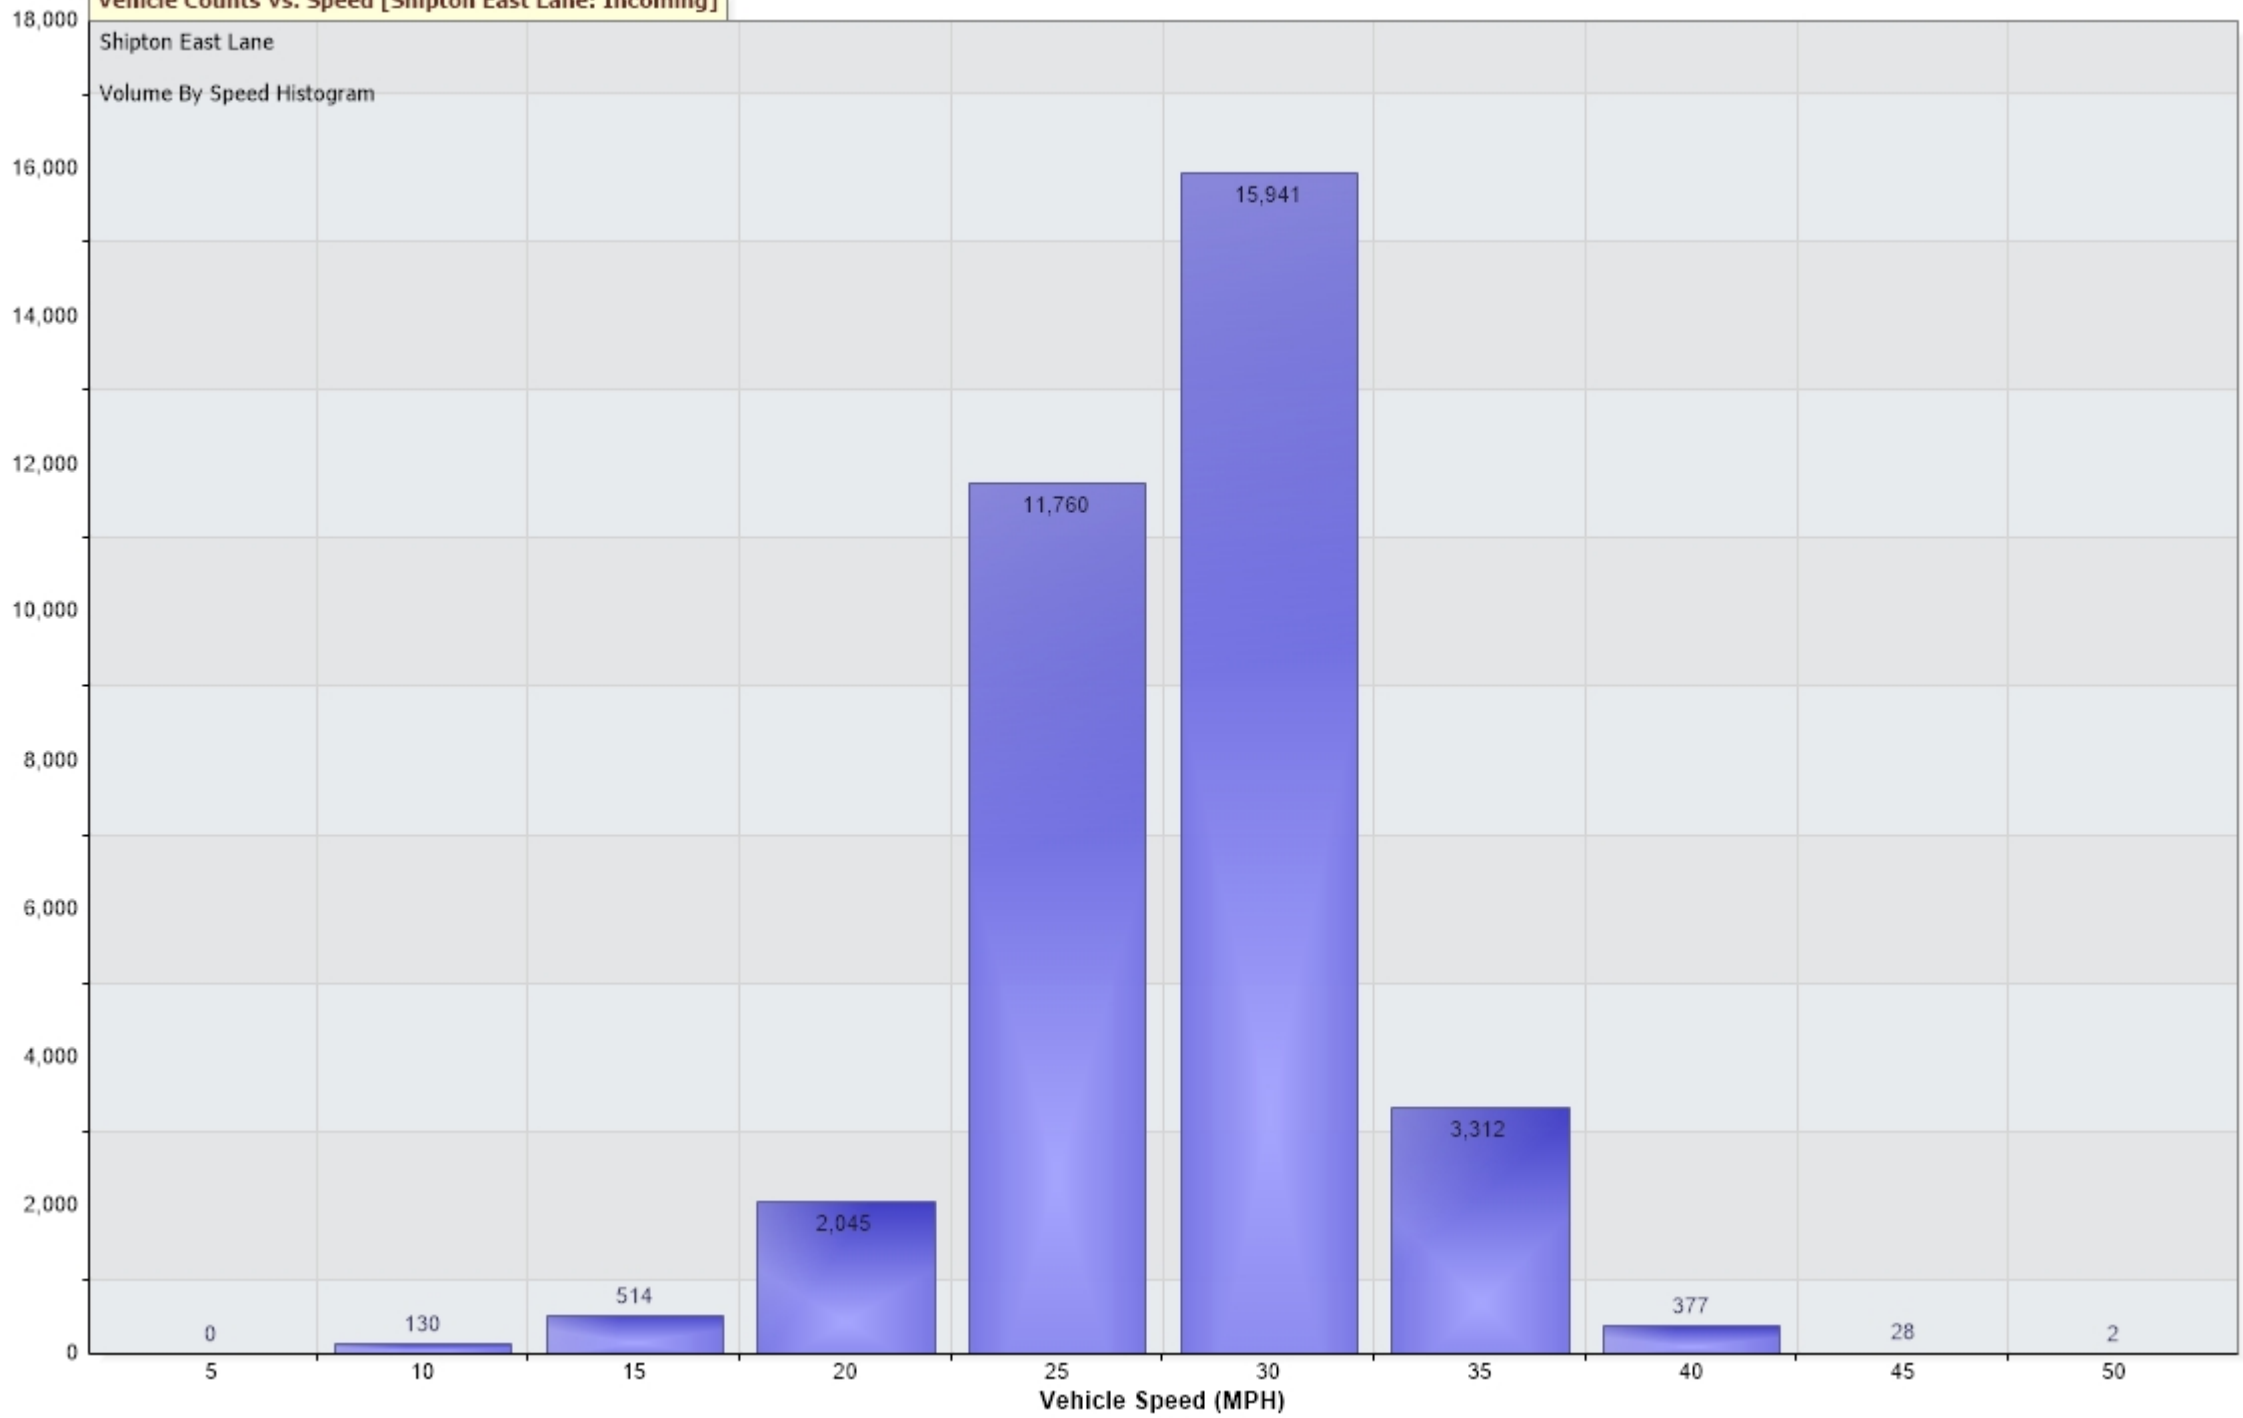

Zoom help

Average Vehicle Speed (MPH) vs. Time [Shipton East Lane:Incoming]

Zoom help

Vehicle Counts vs. Time [Shipton East Lane: Incoming]

Vehicle Counts Vs. Speed [Shipton East Lane: Incoming]

Shipton East Lane

Volume By Speed Histogram

34,109 Counts

Vehicle Counts

Percentile Counts Vs. Speed for [Shipton East Lane: Incoming]

Shipton East Lane
85th Pct Speed=29.6 MPH
Vehicles in data=34109
23/03/2026 00:00:00 to 28/05/2026 21:59:59