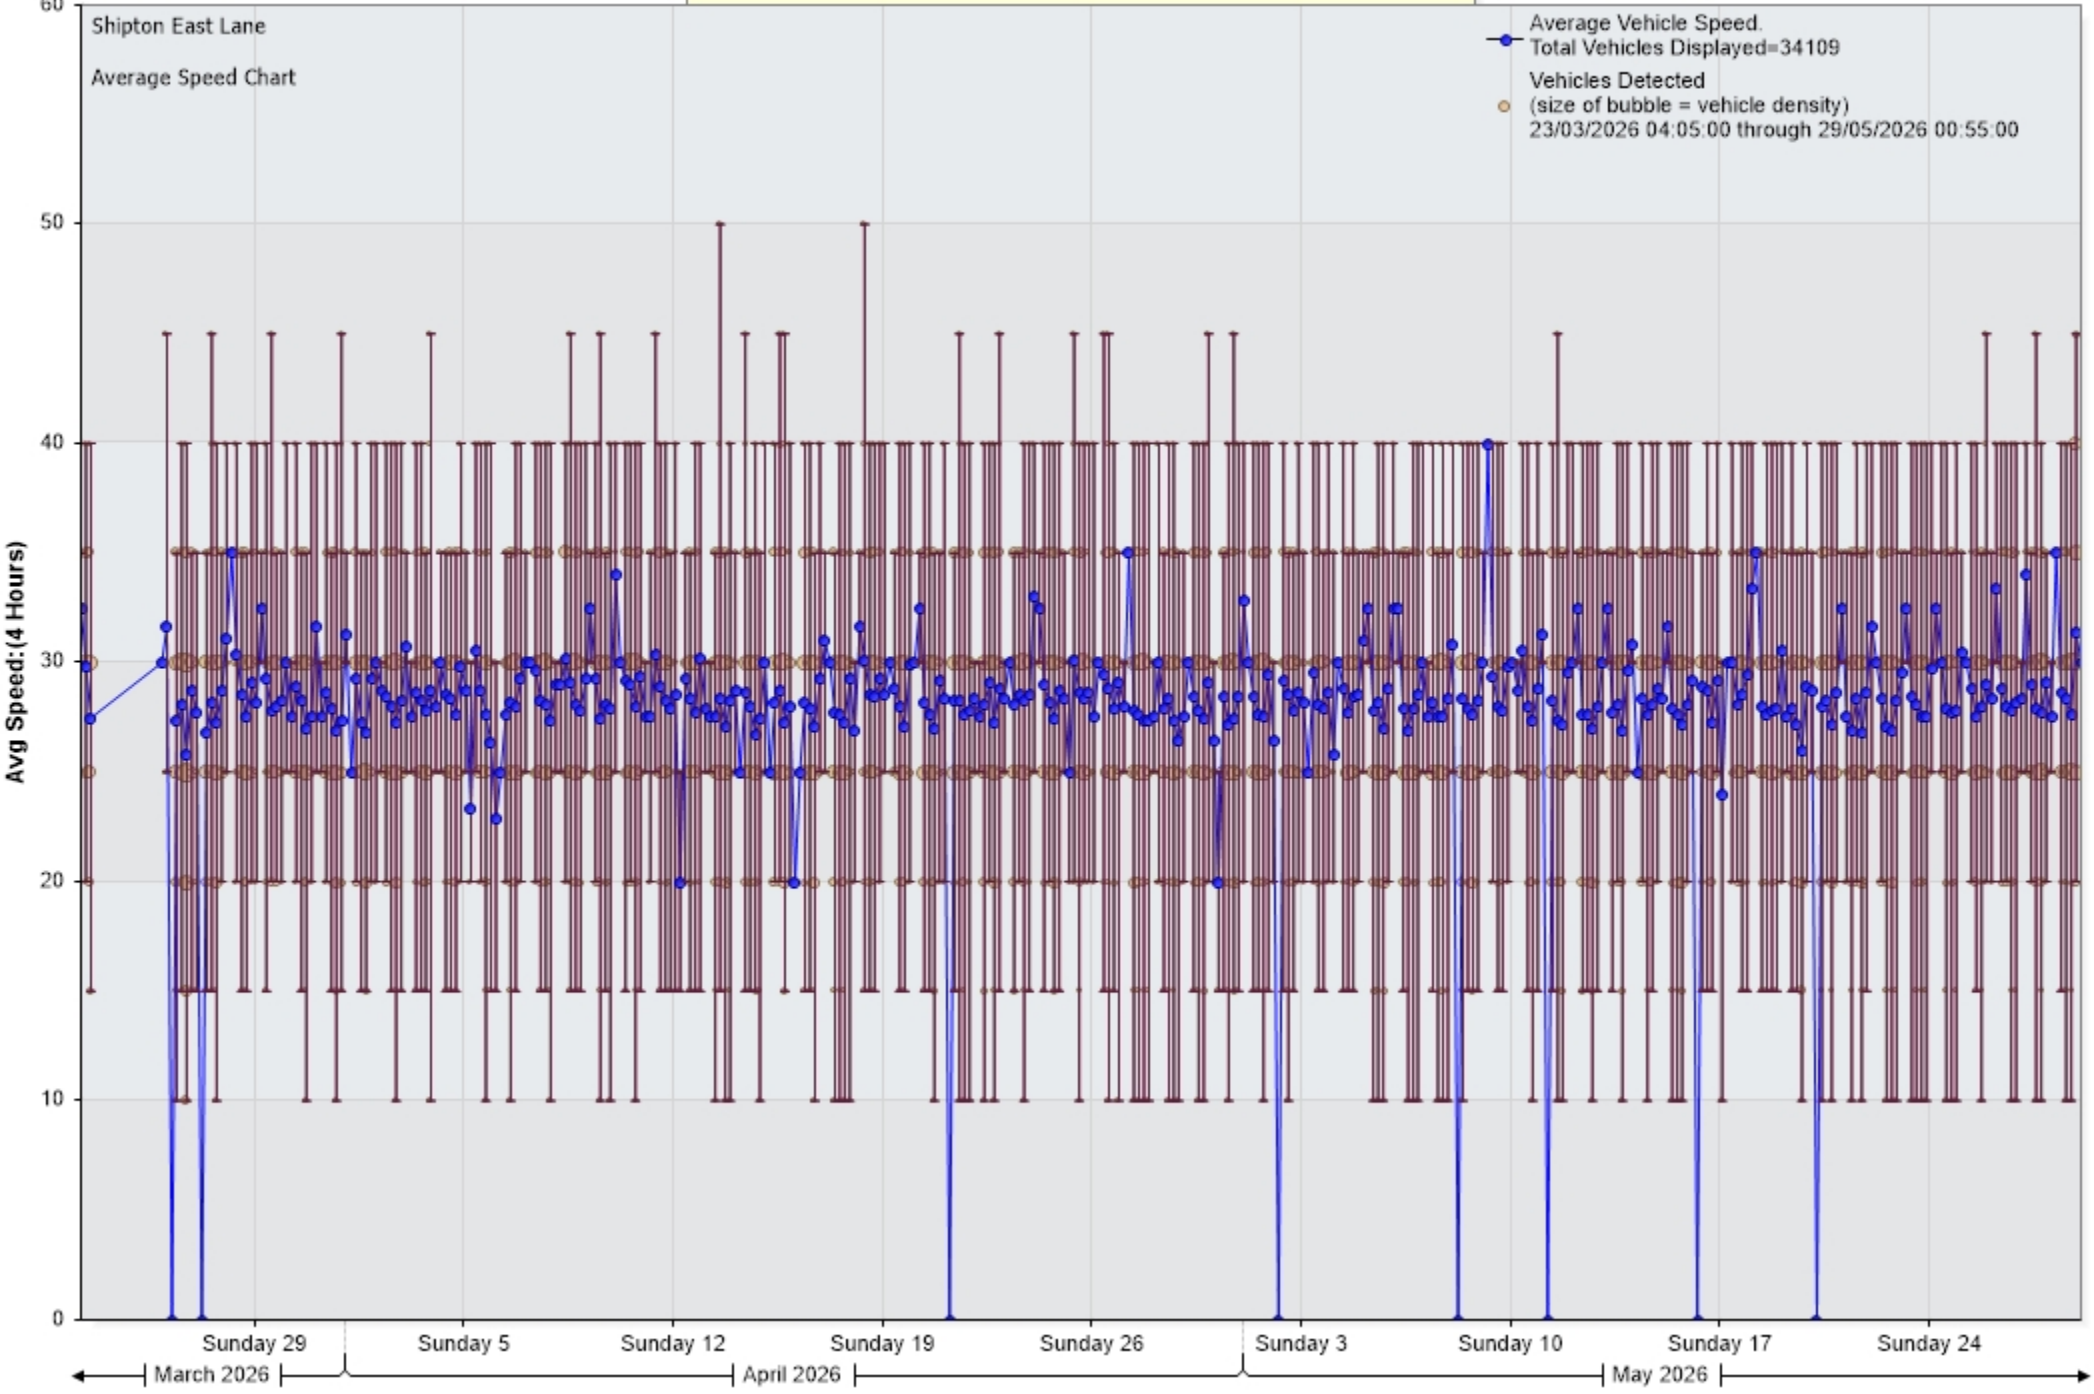

Zoom help

Average Vehicle Speed (MPH) vs. Time [Shipton East Lane:Incoming]

Zoom help

Vehicle Counts vs. Time [Shipton East Lane: Incoming]

Vehicle Counts Vs. Speed [Shipton East Lane: Incoming]

Shipton East Lane

Volume By Speed Histogram

34,109 Counts

Vehicle Counts

Percentile Counts Vs. Speed for [Shipton East Lane: Incoming]

Shipton East Lane
85th Pct Speed=29.6 MPH
Vehicles in data=34109
23/03/2026 00:00:00 to 28/05/2026 21:59:59