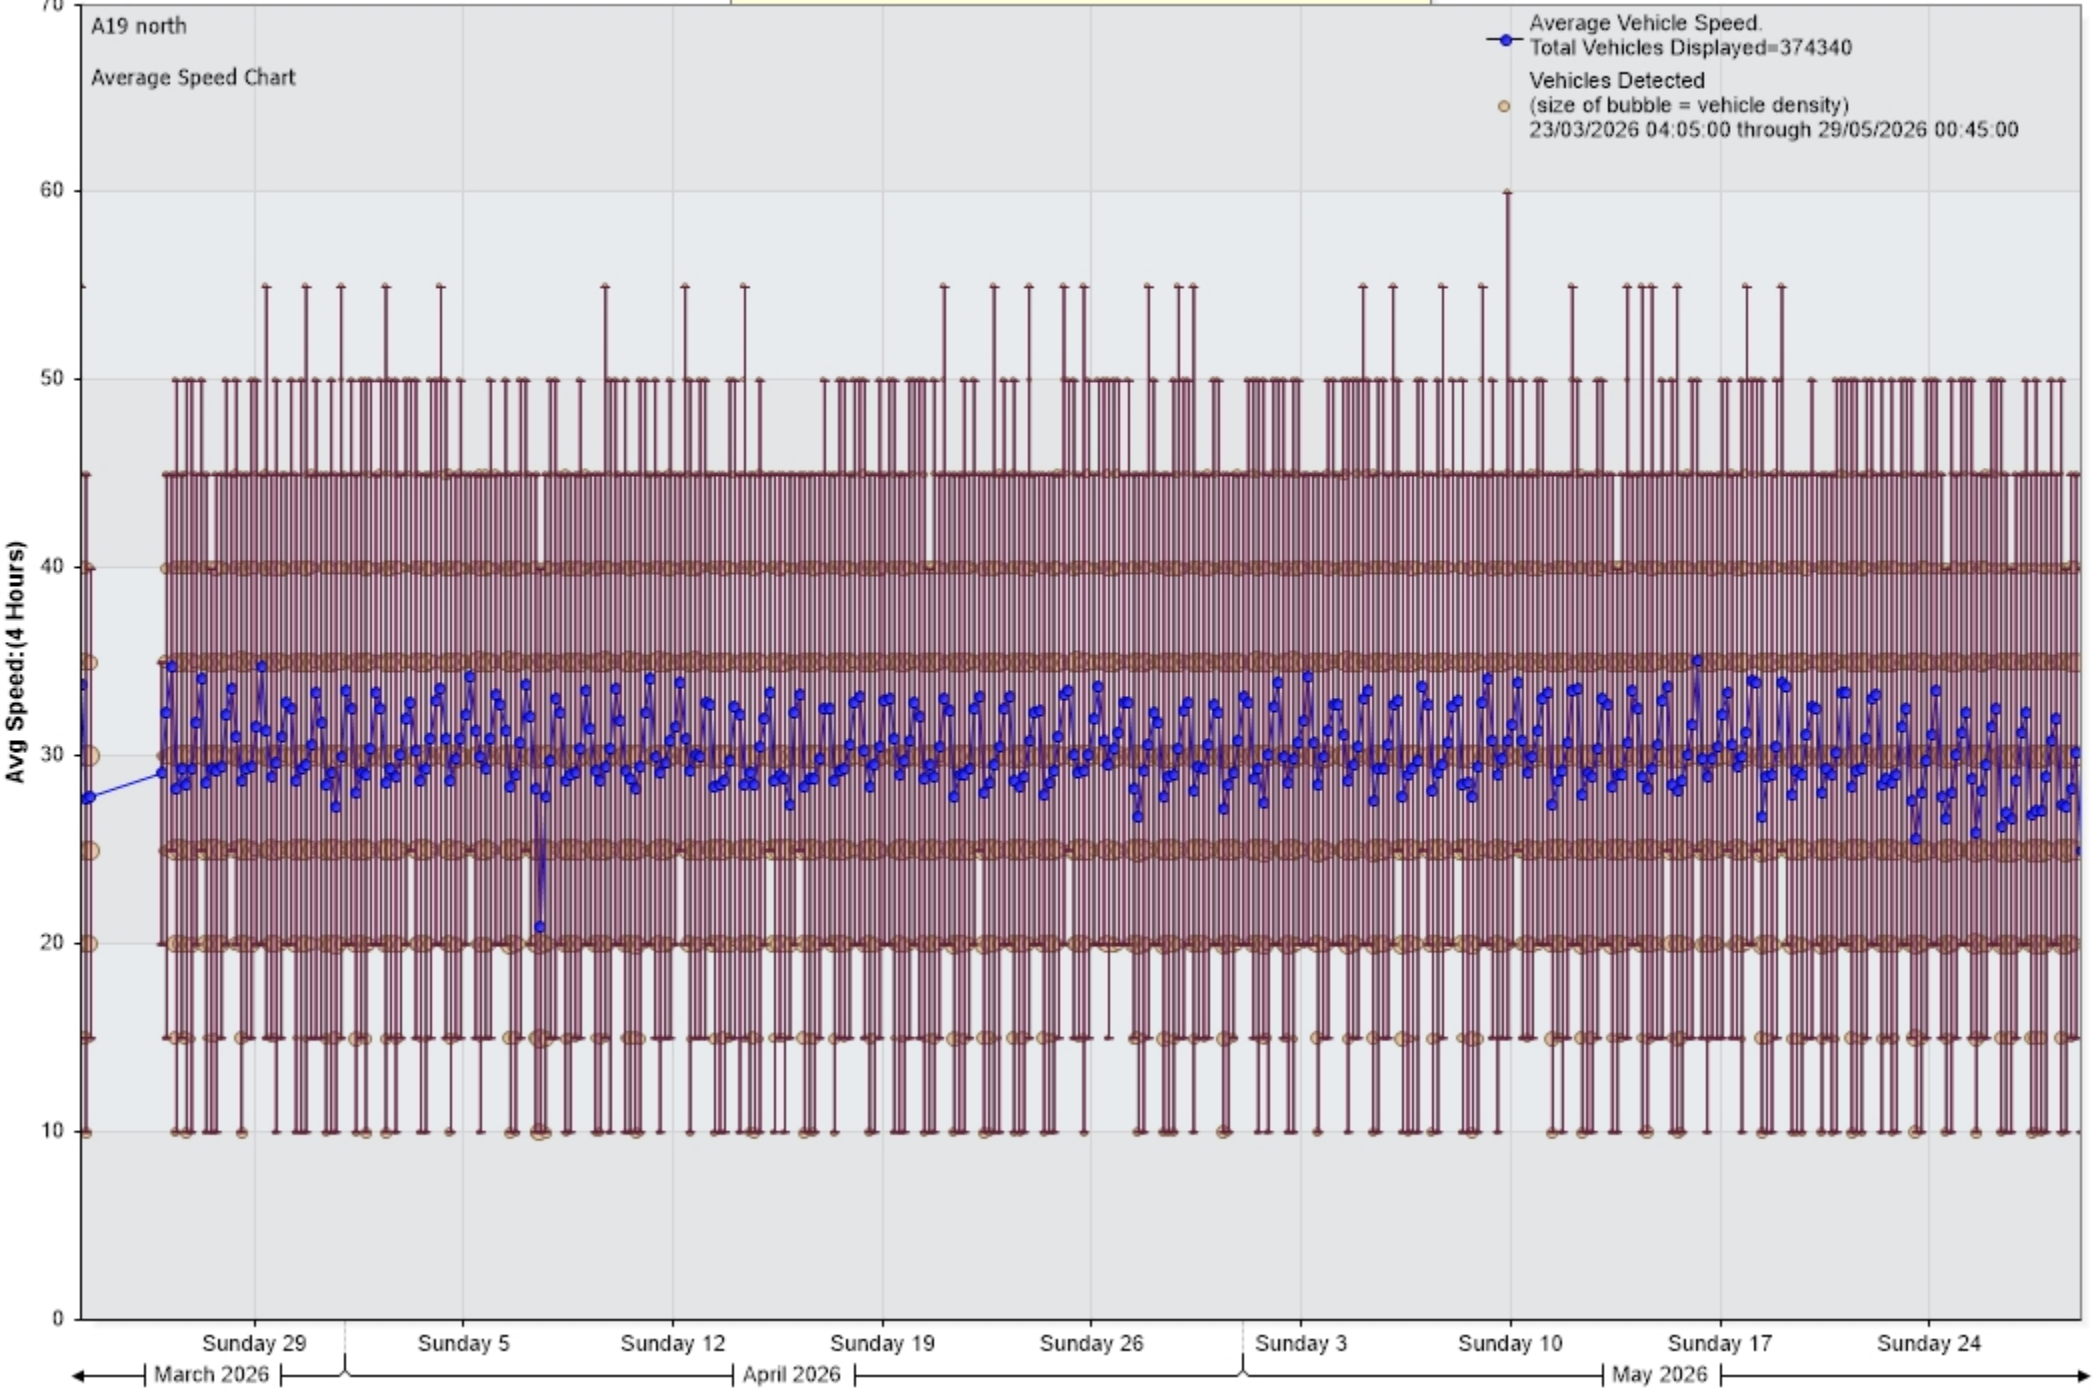

Zoom help

Average Vehicle Speed (MPH) vs. Time [A19 north:Incoming]

Zoom help

Vehicle Counts vs. Time [A19 north: Incoming]

Vehicle Counts Vs. Speed [A19 north: Incoming]

374,340 Counts

Percentile Counts Vs. Speed for [A19 north: Incoming]

A19 north
85th Pct Speed=31.9 MPH
Vehicles in data=374340
23/03/2026 00:00:00 to 28/05/2026 21:59:59