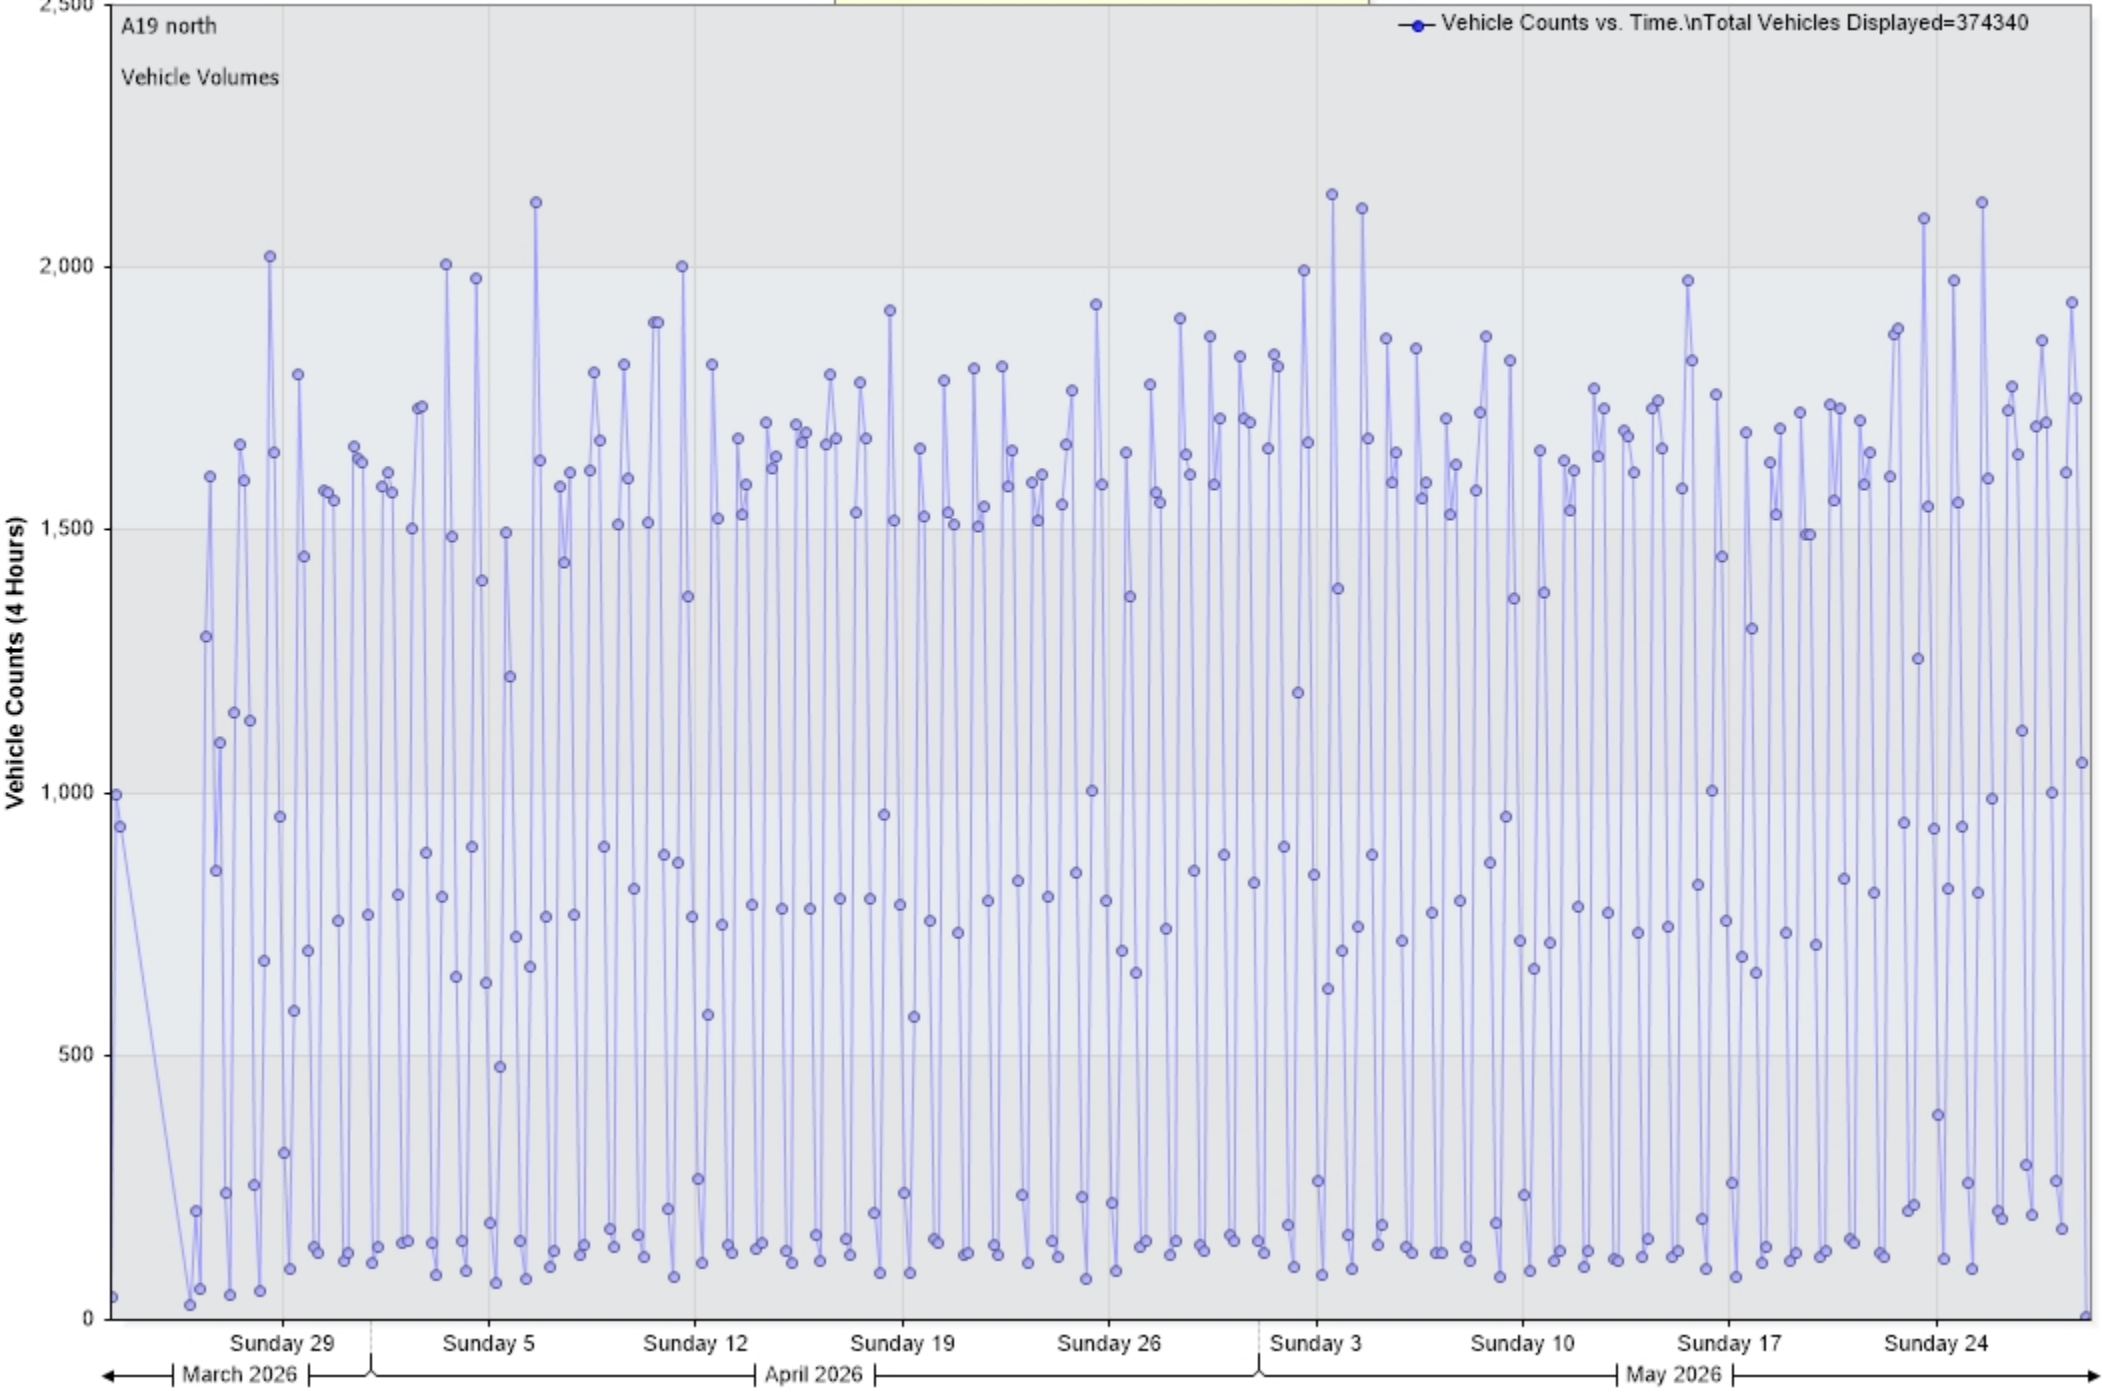

Zoom help

Average Vehicle Speed (MPH) vs. Time [A19 north:Incoming]

Zoom help

Vehicle Counts vs. Time [A19 north: Incoming]

Vehicle Counts Vs. Speed [A19 north: Incoming]

374,340 Counts

Percentile Counts Vs. Speed for [A19 north: Incoming]

A19 north
85th Pct Speed=31.9 MPH
Vehicles in data=374340
23/03/2026 00:00:00 to 28/05/2026 21:59:59