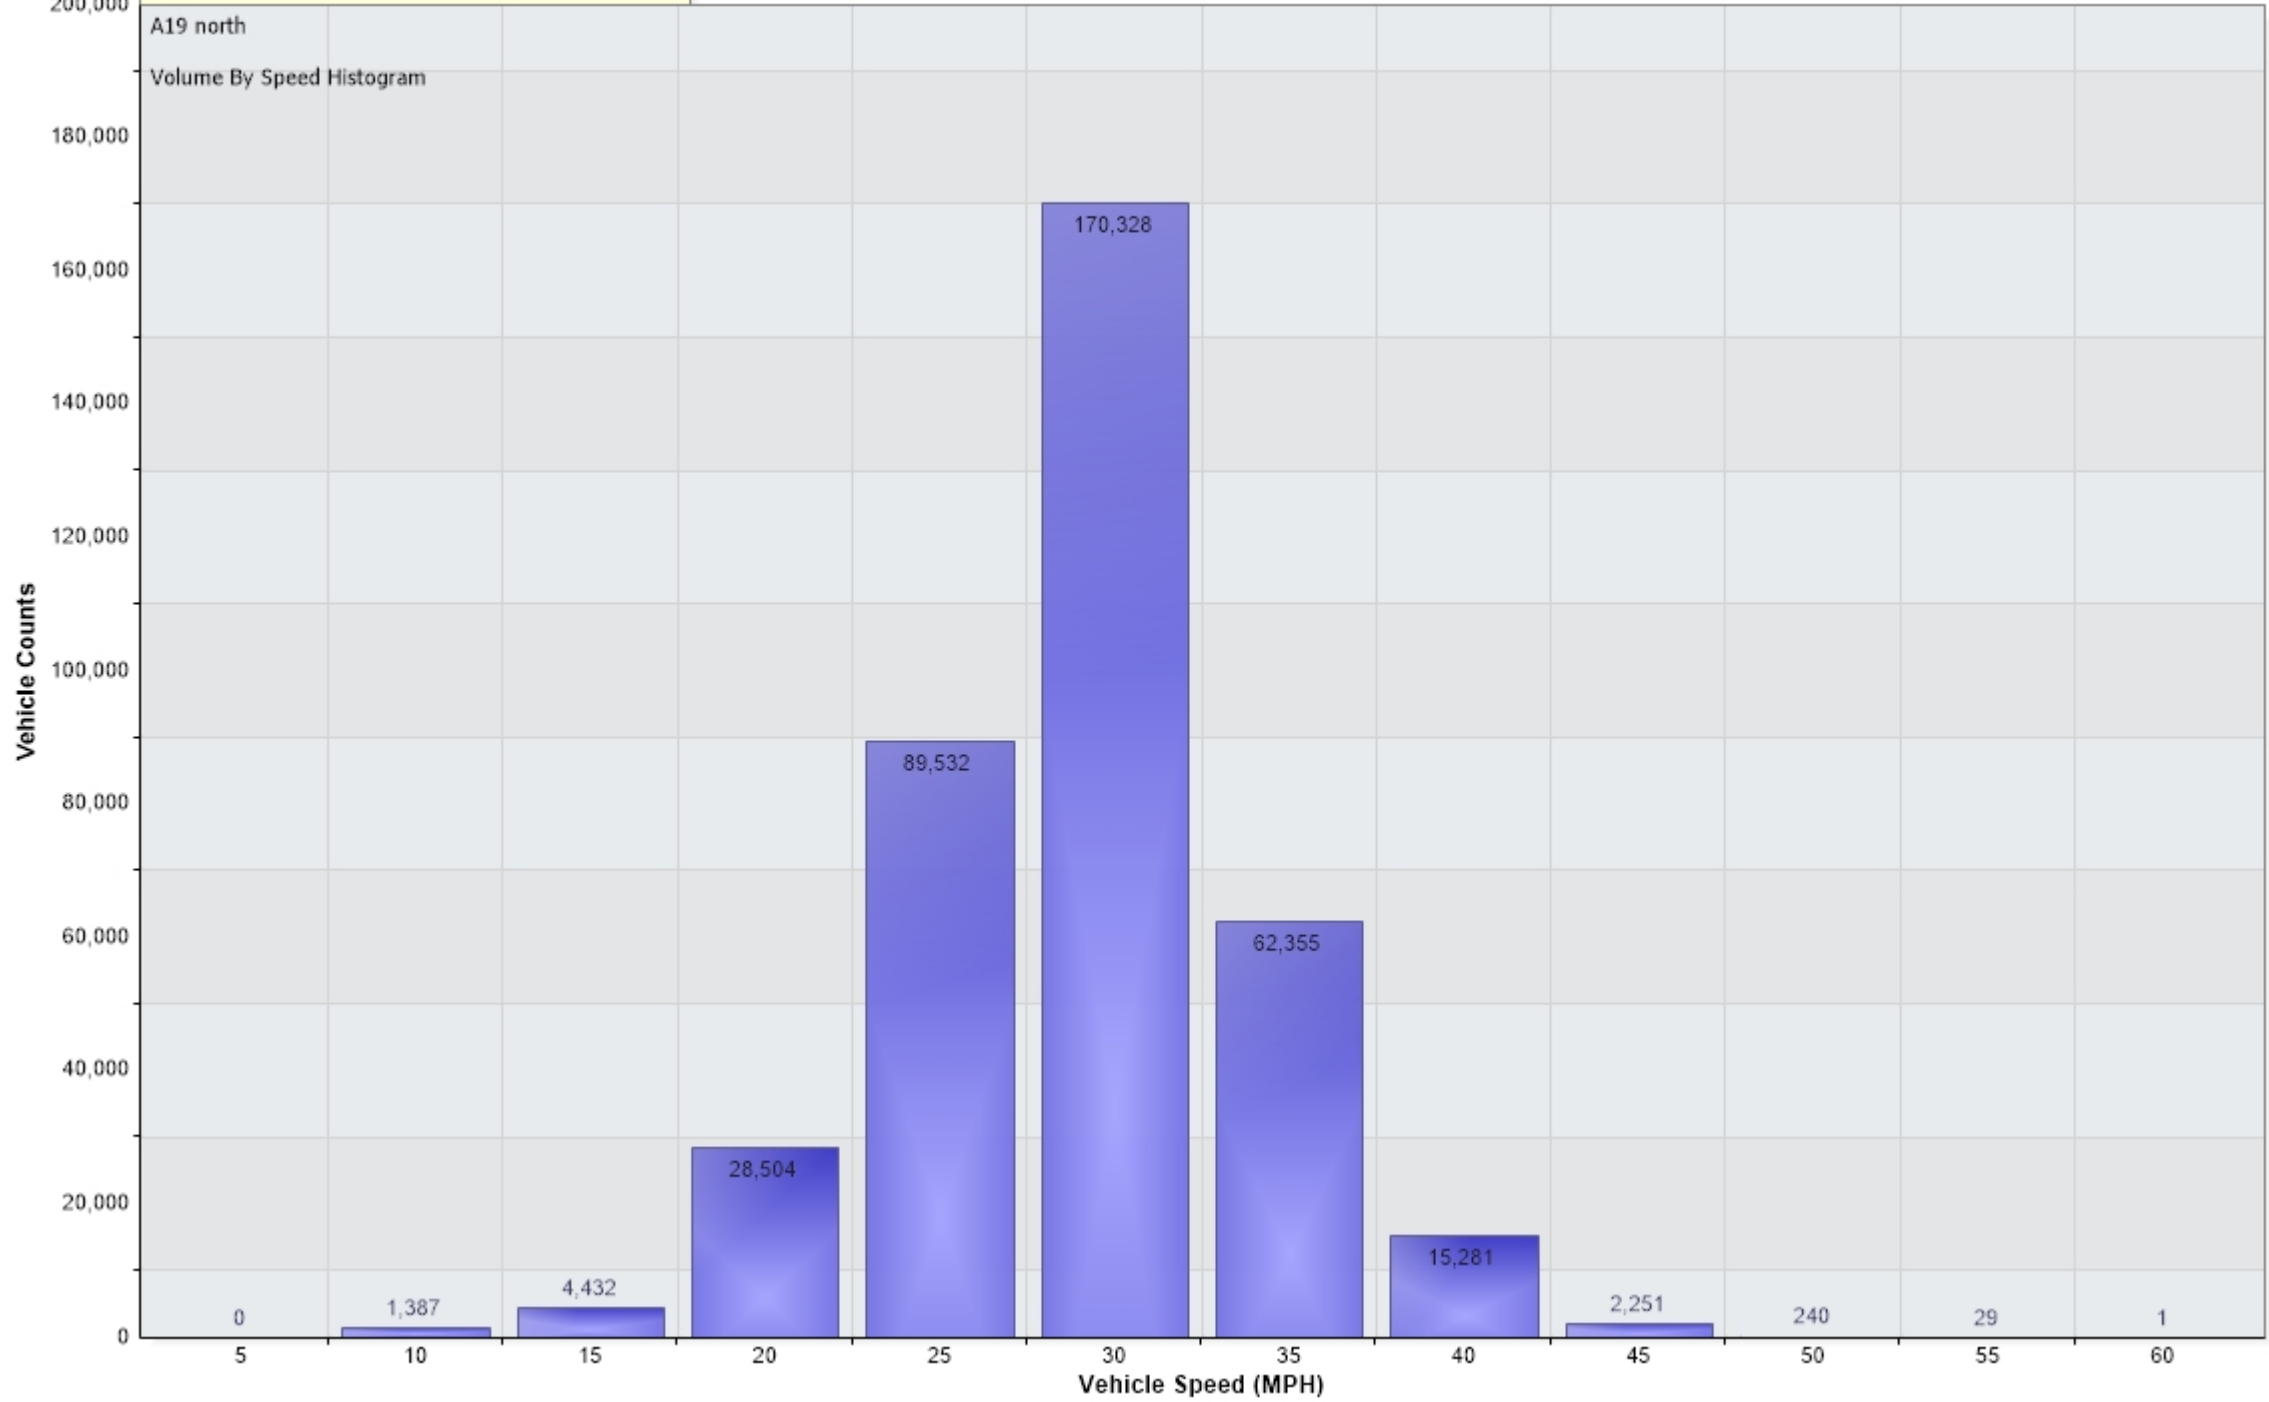

Zoom help

Average Vehicle Speed (MPH) vs. Time [A19 north:Incoming]

Zoom help

Vehicle Counts vs. Time [A19 north: Incoming]

Vehicle Counts Vs. Speed [A19 north: Incoming]

374,340 Counts

Percentile Counts Vs. Speed for [A19 north: Incoming]

A19 north
85th Pct Speed=31.9 MPH
Vehicles in data=374340
23/03/2026 00:00:00 to 28/05/2026 21:59:59